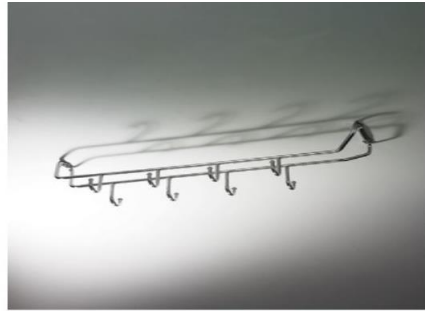

ST chopping tool holder
Model no. F29037

ST door plate tool holder
Model no. F29038

ST stemware rack (one type)
Model no. F29041

ST stemware rack (two style)
Model no. F29042

ST stemware rack (four style)
Model no. F29044