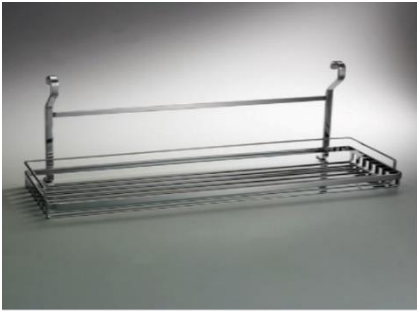

ST chopping tool holder (can hang type)
Model no. F29303

ST chopping tool holder (Desktop)
Model no. F29304

ST clean frame (Desktop)
Model no. F29305

ST insert tray (Desktop)
Model no. F29306

ST insert plate racks (Desktop)
Model no. F29307

Fruit plate
Model no. F29308

ST cutlery rack (Desktop)
Model no. F29312

ST Spice Rack
Model no. F29410

ST pentavalent hook bottle rack
Model no. F29413

ST wrap towel rack
Model no. F29414

ST chopping block frame
Model no. F29416