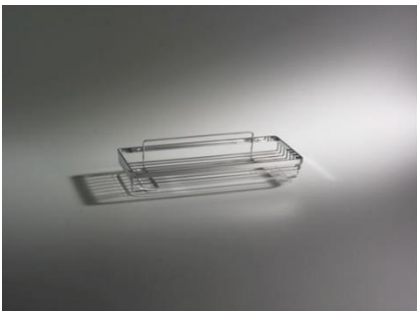

Single frame
Model no. F29030