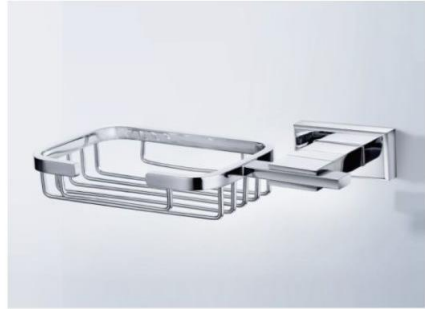

Corner glass shelf
Model no. K07501

Corner glass shelf
Model no. K07502

Corner shelf
Model no. K07506

High-class corner shelf
Model no. K07507

Toilet paper holder
Model no. K07110

Toilet Brush Holder
Model no. K07111

Set racks
Model no. K07113

Single-pole
Model no. K07121

Hanger hook
Model no. K07301

Soap grid
Model no. K07307

Single rod racks
Model no. K07308

Single cup holder
Model no. K07302

Soap shelf
Model no. K07303