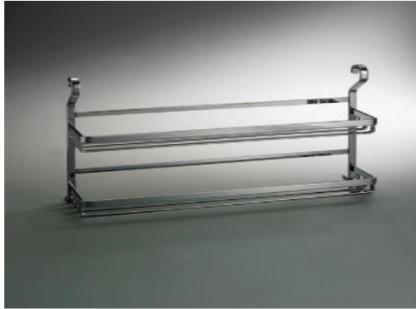

Fruit plate
Model no. F29308

ST cutlery rack (Desktop)
Model no. F29312

ST Spice Rack
Model no. F29410

ST pentavalent hook bottle rack
Model no. F29413

ST wrap towel rack
Model no. F29414

ST chopping block frame
Model no. F29416