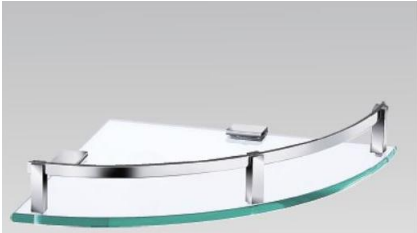

LED telescoping mirror 8 inches
Model no. k28003

Telescopic mirror 8 inches
Model no. K28004

8-inch-wide copper shrinker
Model no. K28005

Advanced Li mirror
Model no. K28009

Three-brushed shower
Model no. K29314