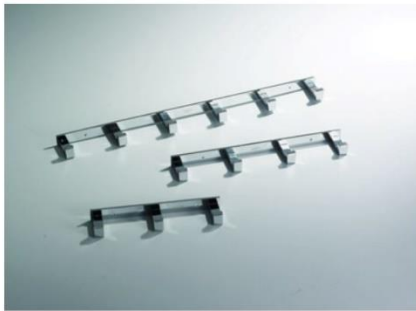

s-1
Model no. s-1