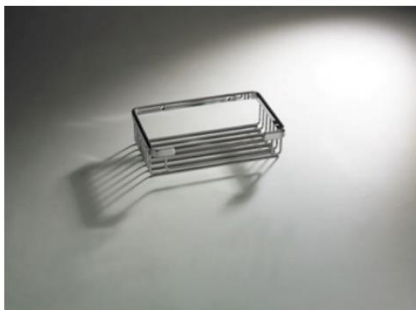

A · Bathroom Hardware Series

ST square frame (duplex)
Model no. K26001

ST square frame (duplex)
Model no. K26002

ST corner shelf Triplex
Model no. K26003

ST diamond corner shelf
Model no. K26004

ST lithography toilet paper holder
Model no. K26005

ST single square frame (big)
Model no. K26006

ST corner shelf
Model no. K26007

ST rhombus T bar frame (little)
Model no. K26008

ST rhombus T bar frame (big)
Model no. K26009

ST Square T bar frame
Model no. K26010

ST Square T bar frame
Model no. K26011

ST towel hanger set
Model no. K26012

ST single bottle holder
Model no. K26017

ST Square Hook Shelf
Model no. K26020

ST semicircle hook racks
Model no. K26021

ST diamond-type frame hooks
Model no. K26024

ST single rectangular frame
Model no. K26025

ST boxed glossy frame
Model no. K26026

ST luxurious corner shelf
Model no. K26027

ST luxurious square frame
Model no. K26028

ST single corner shelf
Model no. K26030