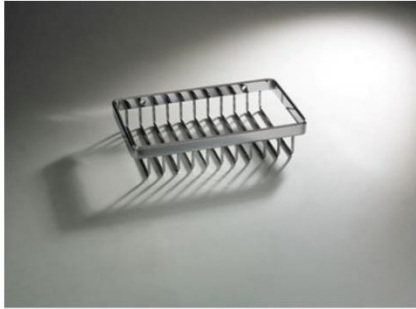

ST single square frame (big)
Model no. K26006

ST corner shelf
Model no. K26007

ST rhombus T bar frame (little)
Model no. K26008

ST rhombus T bar frame (big)
Model no. K26009

ST Square T bar frame
Model no. K26010

ST Square T bar frame
Model no. K26011

ST towel hanger set
Model no. K26012

ST single bottle holder
Model no. K26017

ST Square Hook Shelf
Model no. K26020

ST semicircle hook racks
Model no. K26021

ST diamond-type frame hooks
Model no. K26024

ST single rectangular frame
Model no. K26025

ST boxed glossy frame
Model no. K26026

ST luxurious corner shelf
Model no. K26027

ST luxurious square frame
Model no. K26028

ST single corner shelf
Model no. K26030

ST single flat iron corner shelf
Model no. K26070

ST single flat iron corner shelf (double)
Model no. K26072

ST double flat iron corner shelf
Model no. K26074

ST double flat iron corner shelf (double)
Model no. K26076