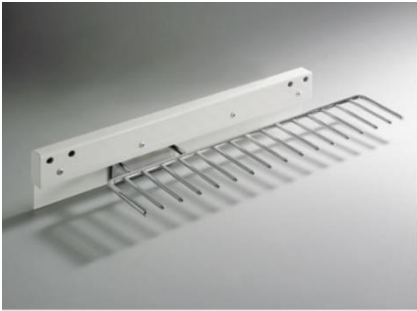

s08010
Model no. s08010