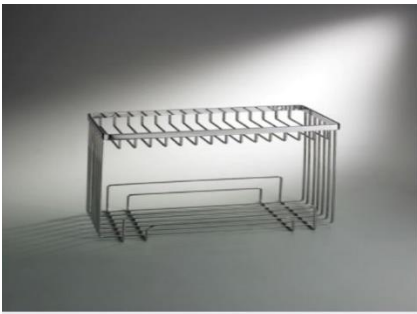

A · Bathroom Hardware Series

ST square frame (duplex)
Model no. K26001

ST square frame (duplex)
Model no. K26002

ST corner shelf Triplex
Model no. K26003

ST diamond corner shelf
Model no. K26004

ST lithography toilet paper holder
Model no. K26005

ST single square frame (big)
Model no. K26006

ST corner shelf
Model no. K26007

ST rhombus T bar frame (little)
Model no. K26008

ST rhombus T bar frame (big)
Model no. K26009

ST Square T bar frame
Model no. K26010