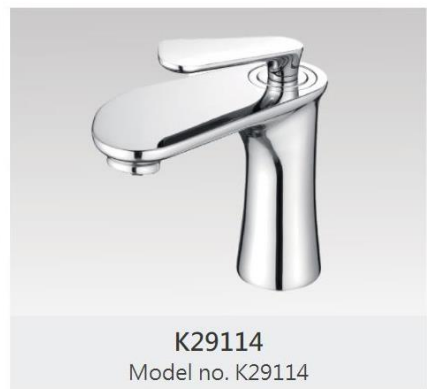

皮帶架(左右共用)
Model no. S08240

領帶架(左右共用)
Model no. S08340

試衣架
Model no. S07140

E、水龍頭系列

K29115
Model no. K29115

K29116 花灑淋浴龍頭組
Model no. K29116

K29117
Model no. K29117

K29118
Model no. K29118